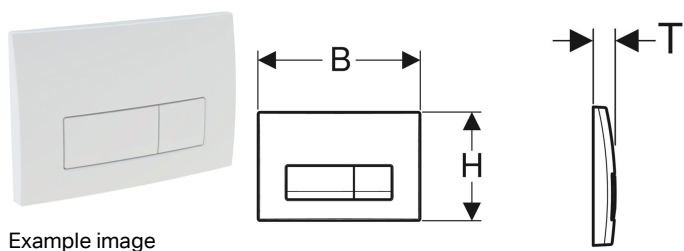

Geberit Delta50 flush plate for dual flush

Example image

Application purposes

- For flush actuation with Delta concealed cisterns

Characteristics

- Front actuation

Scope of delivery

- Mounting frame
- 2 actuator rods

Technical data

Actuation force | < 20 N

- Fastening material

Art. no.	Colour / surface	Material designation	B	H	T	
115.119.DW.1	black	Plastic	24.6 cm	16.4 cm	2.3 cm	New
115.105.11.5	white	Plastic	24.6 cm	16.4 cm	2.3 cm	
115.105.21.5	gloss chrome-plated	Plastic	24.6 cm	16.4 cm	2.3 cm	
115.105.46.5	matt chrome-plated	Plastic	24.6 cm	16.4 cm	2.3 cm	
115.119.14.1	black matt	Plastic	24.6 cm	16.4 cm	2.3 cm	New