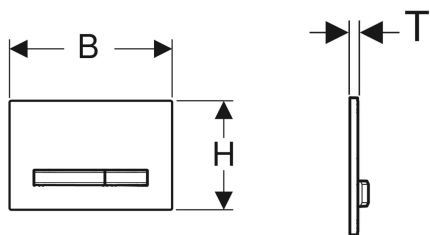

Geberit Sigma50 flush plate for dual flush, metal colour chrome-plated

Example image

Application purposes

- For flush actuation with Sigma concealed cisterns

Characteristics

- Front actuation

Scope of delivery

- Mounting frame
- 2 distance bolts

- Easy-to-clean coated actuator buttons
- Sound-absorbing actuator rods, tool-free fast adjustment

Technical data

Actuation force | < 20 N

- 2 actuator rods

Art. no.	Colour / surface	Material designation	B	H	T
115.788.11.2	Base plate and buttons: chrome-plated Cover plate: white	Die-cast zinc / plastic	24.6 cm	16.4 cm	1.3 cm
115.788.21.2	Base plate and buttons: chrome-plated Cover plate: gloss chrome-plated	Die-cast zinc / brass	24.6 cm	16.4 cm	1.2 cm
115.788.DW.2	Base plate and buttons: chrome-plated Cover plate: black	Die-cast zinc / plastic	24.6 cm	16.4 cm	1.3 cm
115.788.GH.2	Base plate and buttons: chrome-plated Cover plate: chrome-plated, brushed, easy-to-clean coated	Die-cast zinc / brass	24.6 cm	16.4 cm	1.2 cm
115.788.SD.2	Base plate and buttons: chrome-plated Cover plate: smoked glass reflective	Die-cast zinc / glass	24.6 cm	16.4 cm	1.4 cm
115.788.JM.2	Base plate and buttons: chrome-plated Cover plate: Mustang slate	Die-cast zinc / slate (natural product)	24.6 cm	16.4 cm	1.4 cm
115.788.00.2	Base plate and buttons: chrome-plated Cover plate: customised	Die-cast zinc	24.6 cm	16.4 cm	1 cm
115.788.JV.2	Base plate and buttons: chrome-plated Cover plate: concrete look	Die-cast zinc / ceramic	24.6 cm	16.4 cm	1.4 cm
115.788.JX.2	Base plate and buttons: chrome-plated Cover plate: black walnut	Die-cast zinc / wood (natural product)	24.6 cm	16.4 cm	1.4 cm
115.788.JK.2	Base plate and buttons: chrome-plated Cover plate: lava	Die-cast zinc / glass	24.6 cm	16.4 cm	1.4 cm
115.788.JL.2	Base plate and buttons: chrome-plated Cover plate: sand grey	Die-cast zinc / glass	24.6 cm	16.4 cm	1.4 cm