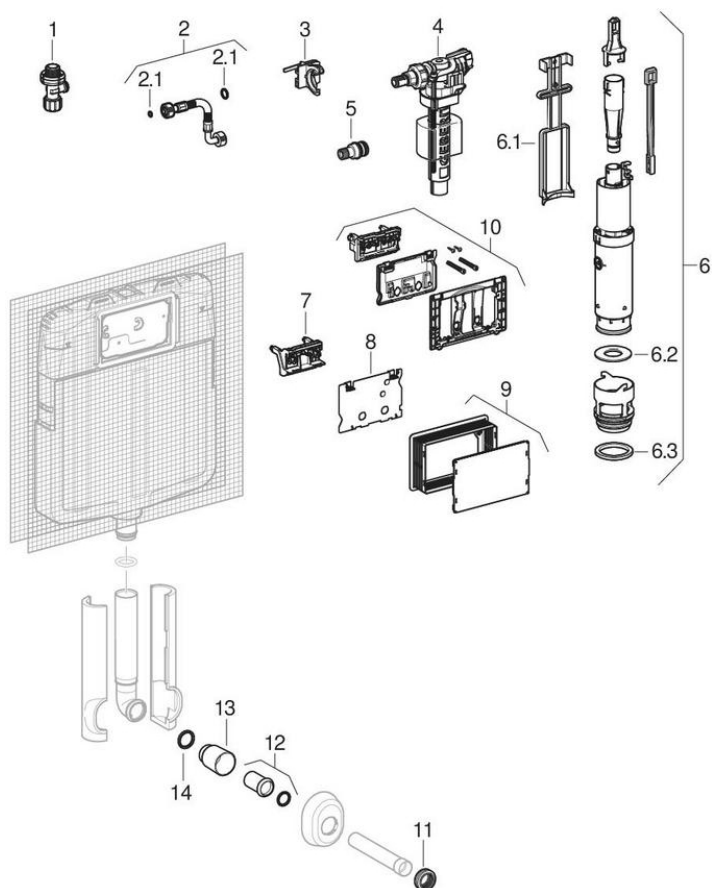

Unica concealed cisterns

2003 - 2010

Brand Geberit

Type Twinline 8 cm, Unica

Characteristics

Year of manufacture from	2003
Year of manufacture until	2010
Dimensions / Design	Service opening: 22 x 14 cm, cistern: 49.5 x 52 cm

Valid for articles

109.760.00.1

Related spare parts

- Flush plates Alfa, for stop-and-go flush, and cover plates Gamma
- WC flush controls with pneumatic flush actuation, single flush, exposed actuator
- HyTronic WC flush controls, IR, manual, mains operation, for Unica concealed cistern
- WC flush controls with pneumatic flush actuation, single flush, wall-mounted foot actuator
- Flush plates Beta, for dual flush
- WC flush controls with pneumatic flush actuation, single flush, concealed actuator

#	Art. no.	Description
1	242.414.00.1	Geberit angle stop valve for Sigma concealed cistern 8 cm
2.1	240.922.00.1	Geberit set of seals for reinforced braided hose
3	241.286.00.1	Geberit mounting clip for Type 380 fill valve and Unica concealed cistern
4	SPT_461085	Fill valves type 380, lateral water supply connection
5	241.670.00.1	Geberit connecting nipple for fill valve type 380
6	241.290.00.1	Geberit type 208 flush valve
6.1	241.292.00.1	Geberit holding-down clamp for concealed cistern 8 cm
6.2	241.291.00.1	Geberit flat gasket for flush valve
6.3	241.293.00.1	Geberit section seal for concealed cisterns 8 / 7.5 cm (from year of manufacture 2004)
11	119.668.00.1	Geberit sleeve for flush pipe connection: d=45mm
12	855.600.00.1	Geberit ring seal socket with seal
13	362.796.92.1	Geberit protection plug: d=44.6mm
14	362.771.00.1	Geberit lip seal for flush pipe: d=45mm