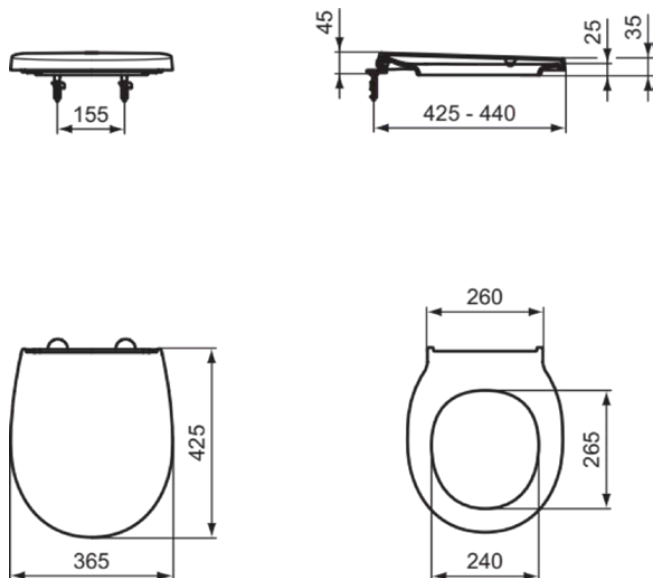

TIRSO

E3355HY

TIRSO | Wrapover seat 365x425x45 mm in white glossy finish | Soft close seat, SmartGuard+

Image & drawing

General information

Product type:	Toilet seats
Sub product type:	Wrapover seat
Brand:	Ideal Standard
Suite name:	TIRSO
Designer:	Ideal Standard
Colour:	HY - White Glossy
Surface finish effect:	glossy
Height (mm):	45
Width (mm):	365
Length / Projection (mm):	425
Fixing method:	Hinge set
Net weight (kg):	2.06
EAN code:	5017830563181

Features

Soft close seat

SmartGuard+

Downloads

- [Spare Parts List](#)

Product specifications

Anti-theft protection:	No
Closing function:	Soft close
Colour code:	HY
Colour description:	white glossy
Continuous hinge pin:	No
Fixation location:	Top
For universal toilet bowl:	Yes
Hinge material:	Metal
Hinged leg attachment to seat:	Pins inserted in lid
Material:	Plastic
Material quality:	Urea
PVD technology:	No
Quick release option:	Yes
Slim looking:	No
SmartGuard+ technology:	Yes
Surface finish effect:	glossy
With hygienic recess / fixed toilet seat:	No
With motif / icon:	No