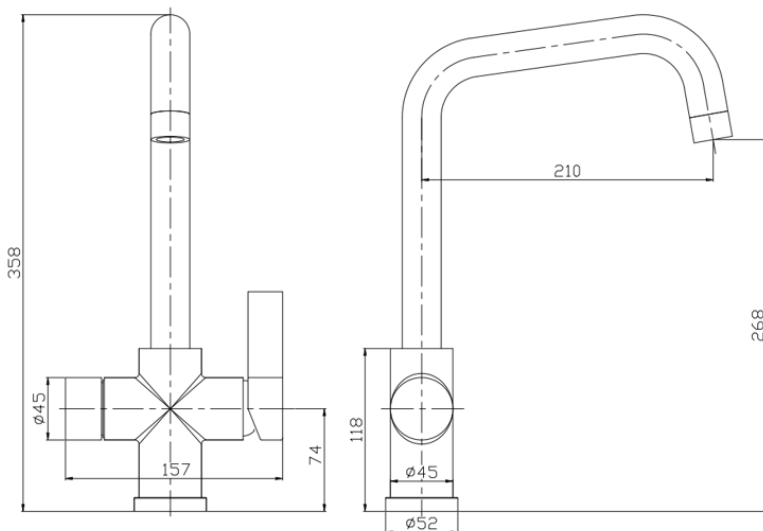

clever

G R I F E R I A

REF: 92223UK**DESCRIPTION: ALPINA INSTANT 4 IN 1 DIGITAL HOT WATER TAP****Specification**

Finish	Black & Copper
Body	Brass
Fittings	Metal plate, washer, stud & locking nut
Connection	M8 – DN6 Flexible hoses with 1/2" BSP thread ends
Min dynamic pressure	0.5
Max dynamic pressure	5
Max static pressure	10

Flow rates

Pressure	0.1	0.5	1	3
Mixed	2.1	4.7	6.6	13.4
Boiling	-	0.5	0.9	1.5
Filtered	-	1	1.9	3.5

All Pressures in Bar. All flow in L/Min.

Dimensions supplied are nominal and subject to tolerance.

Inclusion or restrictors (sold separately unless stated) will affect flow rate result.

Cold Touch

Single Flow

Filtered

Water quality

Child Safety

98°C

98°C

Certifications