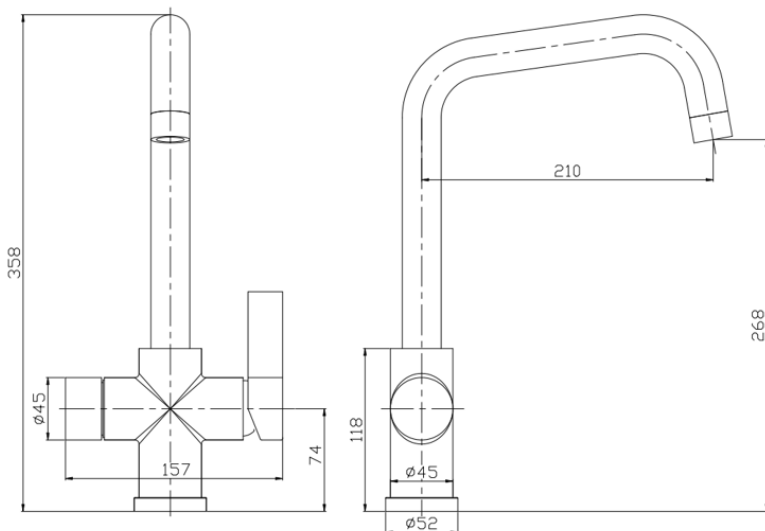

clever

REF: 922221UK

DESCRIPTION: ALPINA INSTANT 4 IN 1 DIGITAL HOT WATER TAP

Specification

Finish	Chrome
Body	Brass
Fittings	Metal plate, washer, stud & locking nut
Connection	M8 – DN6 Flexible hoses with 1/2" BSP thread ends
Min dynamic pressure	0.5
Max dynamic pressure	5
Max static pressure	10

Flow rates

Pressure	0.1	0.5	1	3
Mixed	2.1	4.7	6.6	13.4
Boiling	-	0.5	0.9	1.5
Filtered	-	1	1.9	3.5

All Pressures in Bar. All flow in L/Min.

Dimensions supplied are nominal and subject to tolerance.

Inclusion or restrictors (sold separately unless stated) will affect flow rate result.

Cold Touch

Single Flow

Filtered

Water quality

Child Safety

98°C

Certifications